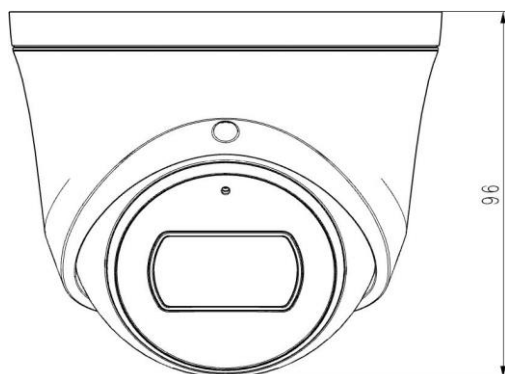

1099/470 IP 5M, Starlight IR dome camera

DIMENSIONS (mm)

ACCESSORIES

3000/141
Junction box

3000/136
Wall Mount

3000/131
Junction box

Technical specifications are subject to changes without notice.

Urmet S.p.A. | Via Bologna, 188/C | 10154 TORINO (ITALY)

T +39 011.24.00.000

info@urmet.com | **urmet.com**

CUSTOMER SERVICE +39 011.23.39.810