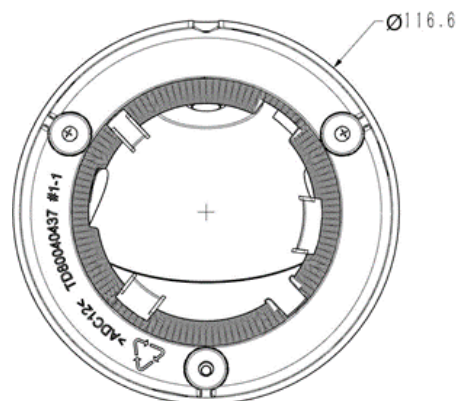

1099/470 IP 5M, Starlight IR dome camera

DIMENSIONS (mm)

ACCESSORIES

3000/141
Junction box

3000/136
Wall Mount

3000/131
Junction box

Technical specifications are subject to changes without notice.

Urmet S.p.A. | Via Bologna, 188/C | 10154 TORINO (ITALY)

T +39 011.24.00.000

info@urmet.com | **urmet.com**

CUSTOMER SERVICE +39 011.23.39.810